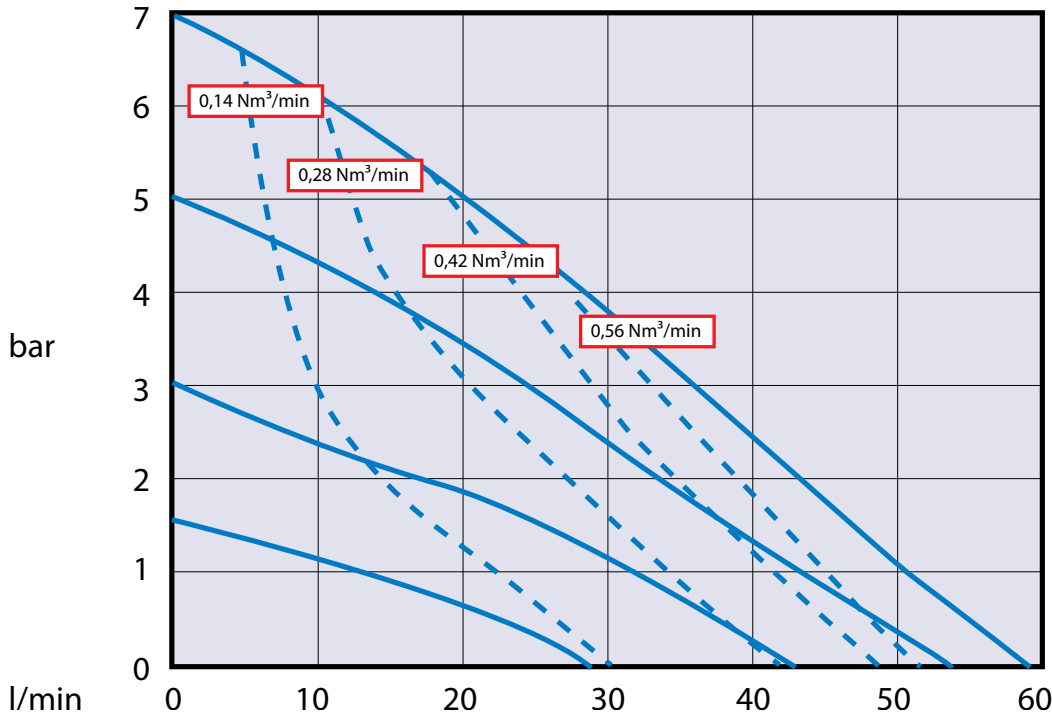

EXAMPLE PUMP TYPE

VA15PP PP TF TF TB OO

NOTE not all combinations are available

⚠ II 2 GD c IIC T4

Verderair

VA 15 Non-metallic

VERDERAIR®

Air consumption