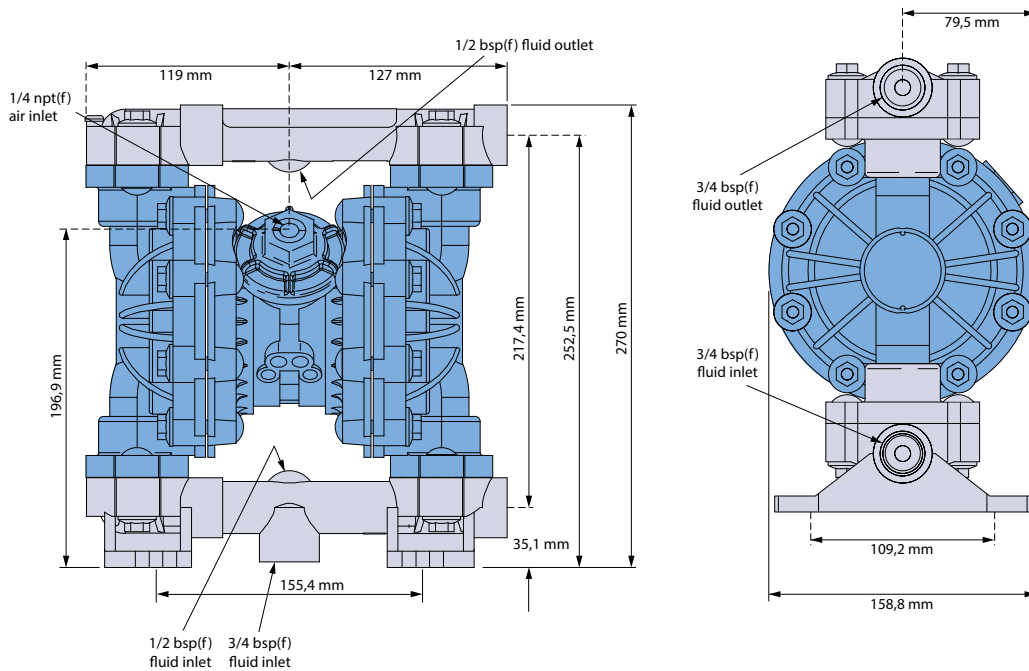

- TO = PTFE/EPDM overmolded
- VT = Viton (FKM)

No. 6 Connections

- TN = Threaded NPT
- TB = Threaded BSP
- TN = Threaded NPT

No. 7 Options

- OO = Standard
- DP = Drum Pump
- RE = Remote
- SM = Split manifold

Measured with water of 20°C

All dimensions are in mm.
All dimensions are for guidance only.

VA15nonmet_Technosheet_rev02_2015_(eu)

Find your local supplier
at www.verderair.com

For construction, installation and floor mounting drawings
please contact your local authorised Verderair® distributor.